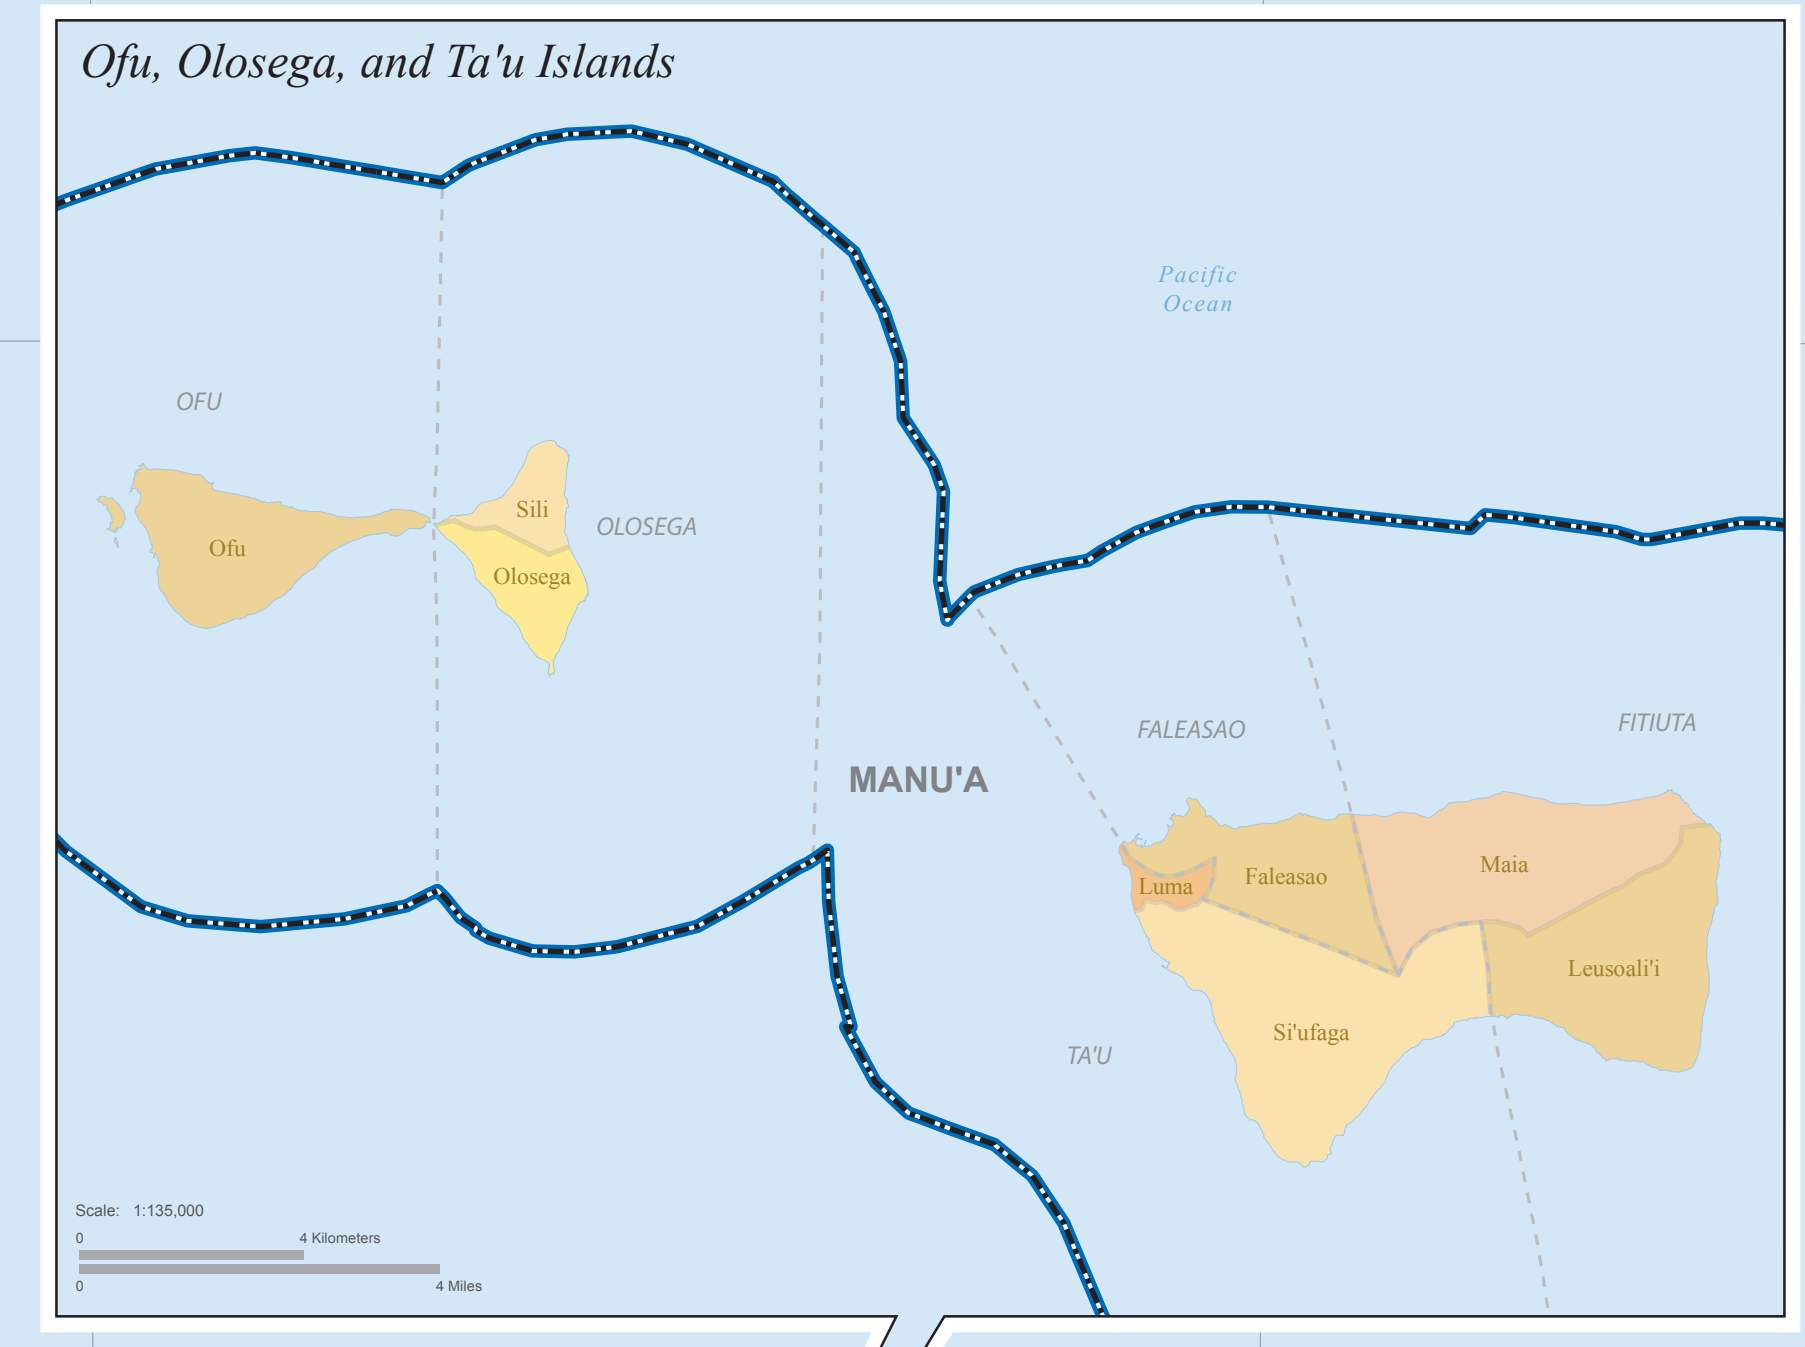

116th Congress of the United States
American Samoa
 Delegate Aumua Amata Coleman Radewagen

American Samoa Profile

Map Legend