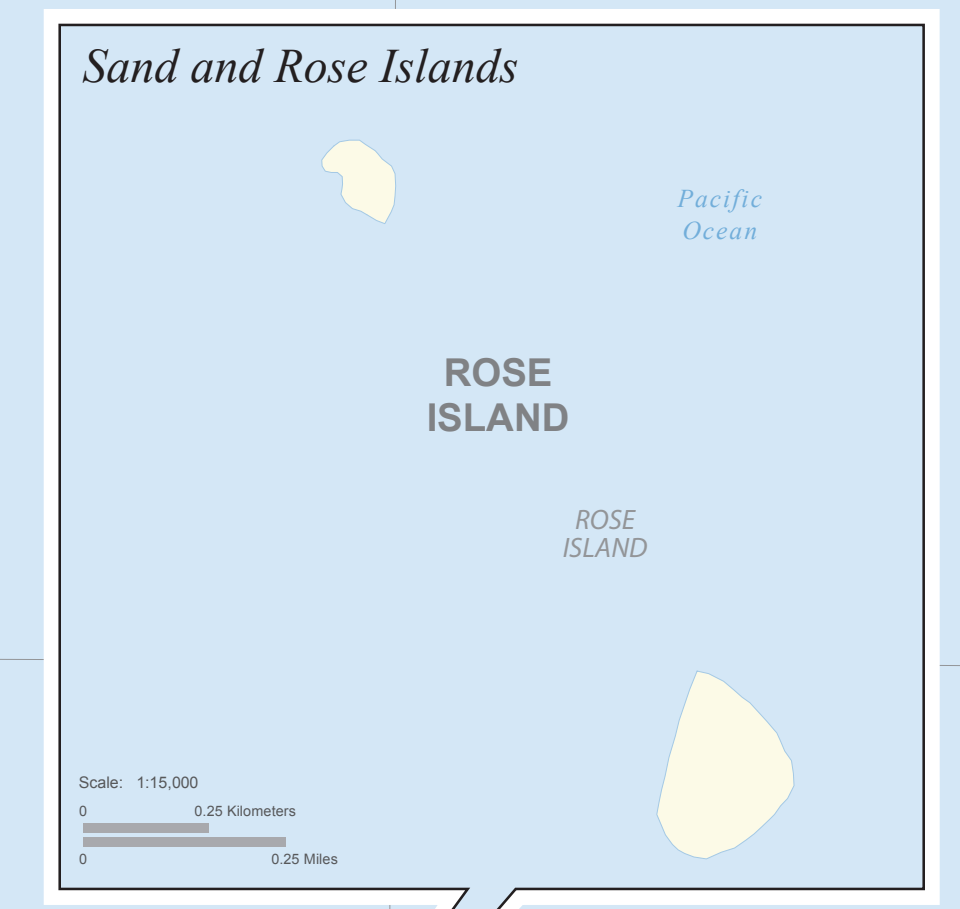

116th Congress of the United States
American Samoa
 Delegate Aumua Amata Coleman Radewagen

American Samoa Profile

Map Legend