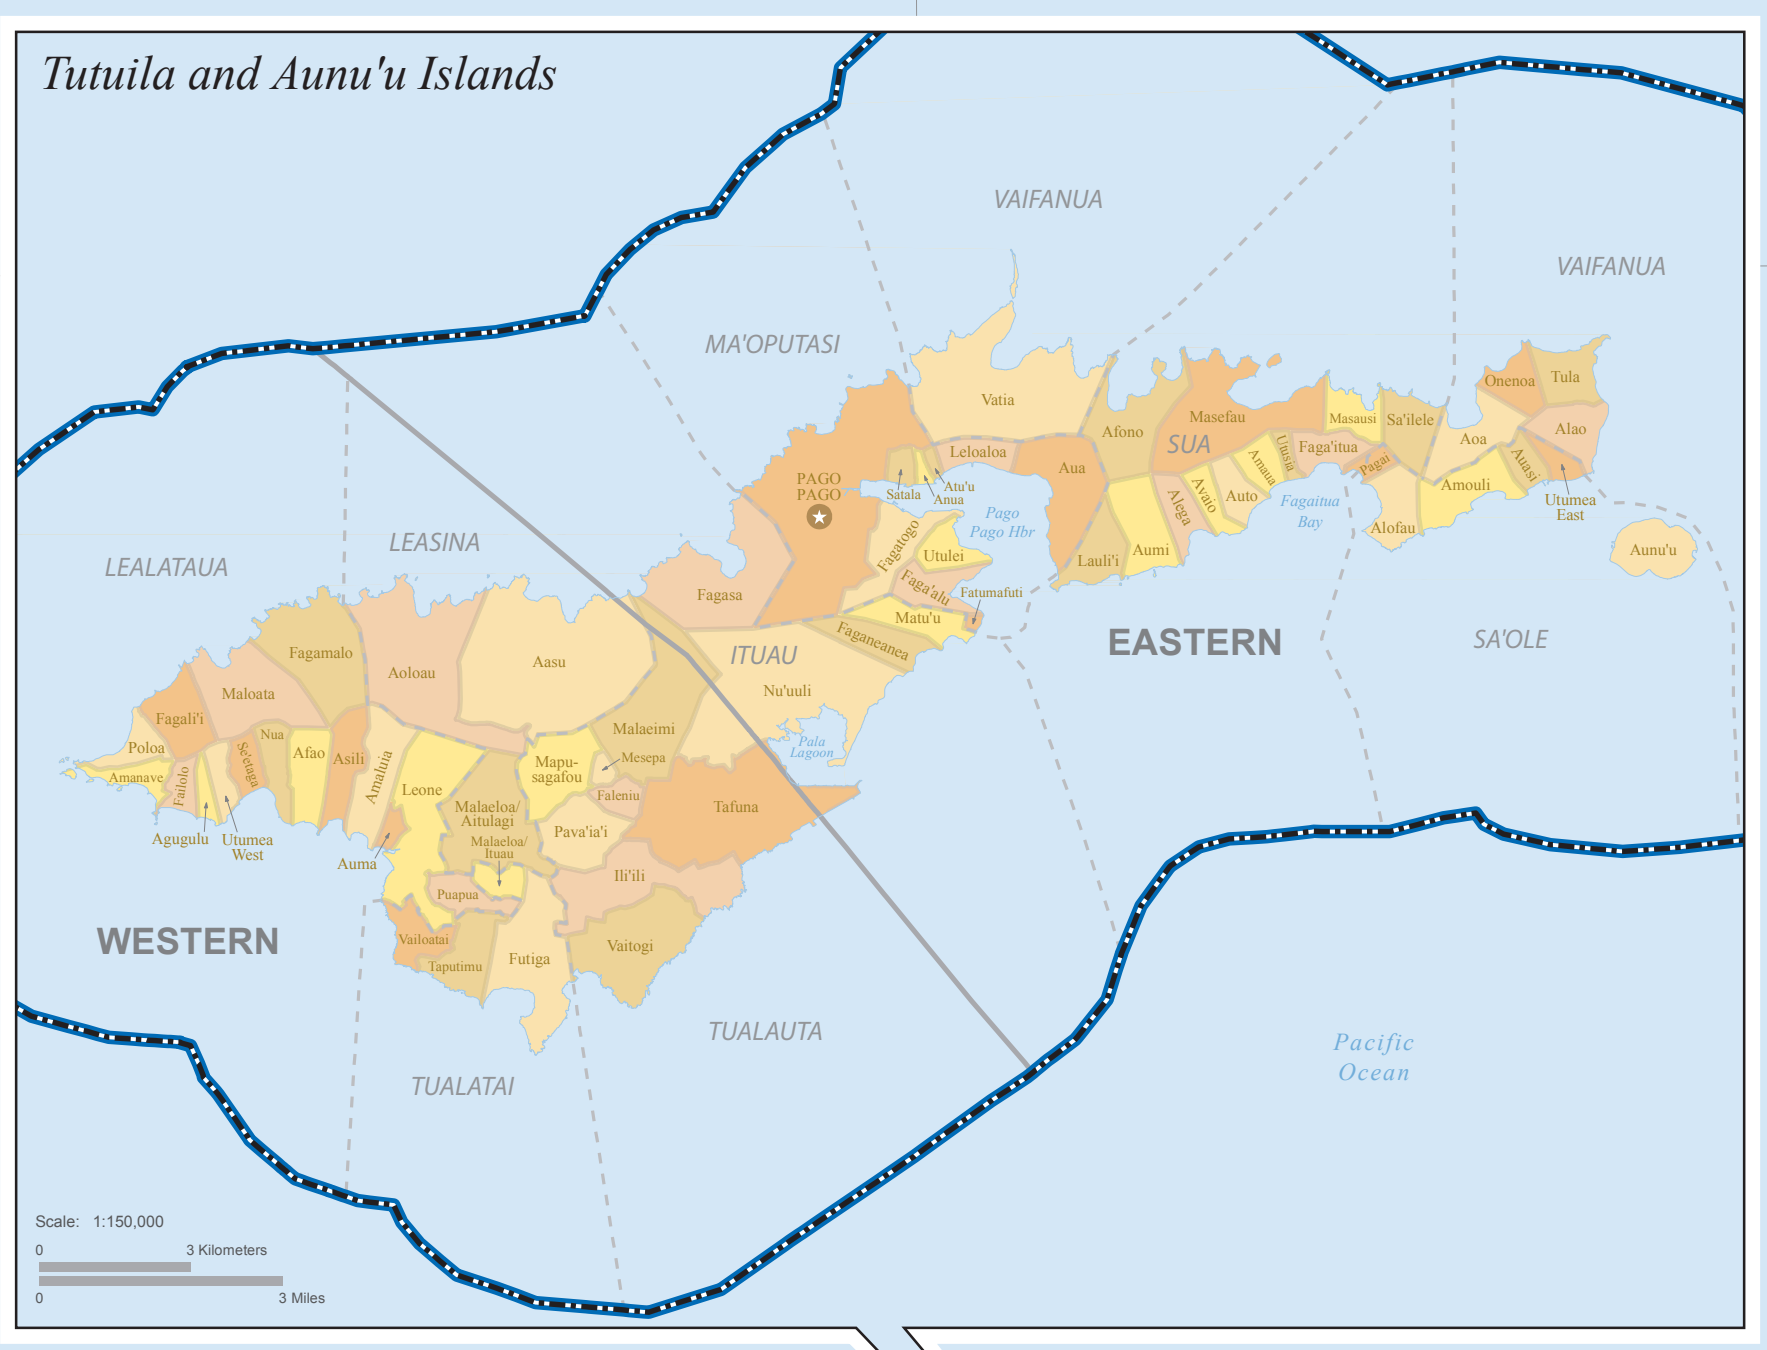

116th Congress of the United States
American Samoa
 Delegate Aumua Amata Coleman Radewagen

American Samoa Profile

Map Legend