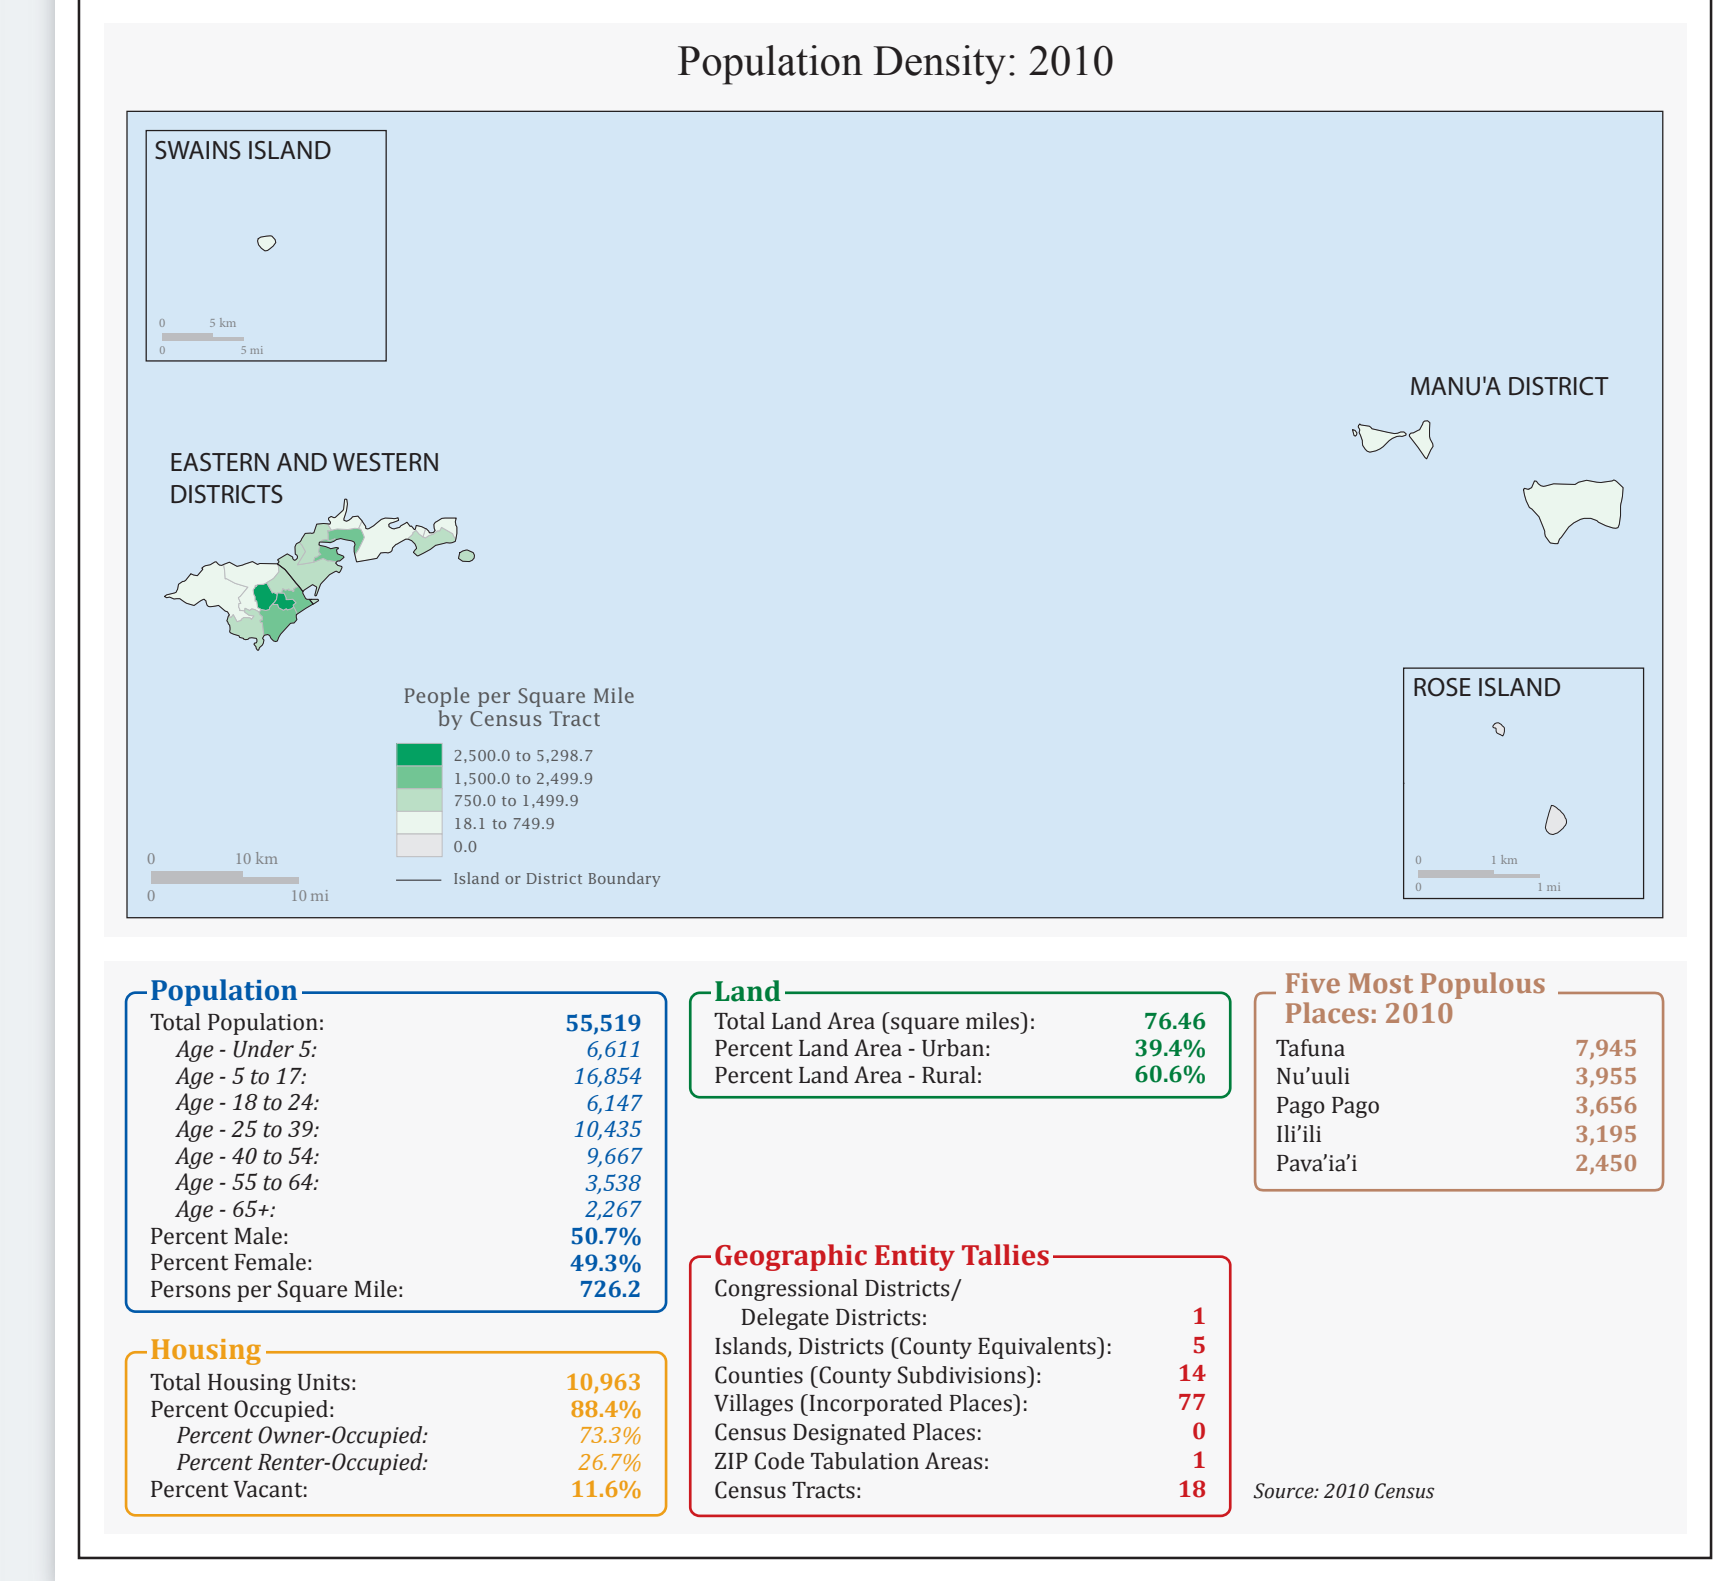

116th Congress of the United States
American Samoa
 Delegate Aumua Amata Coleman Radewagen

American Samoa Profile

Map Legend