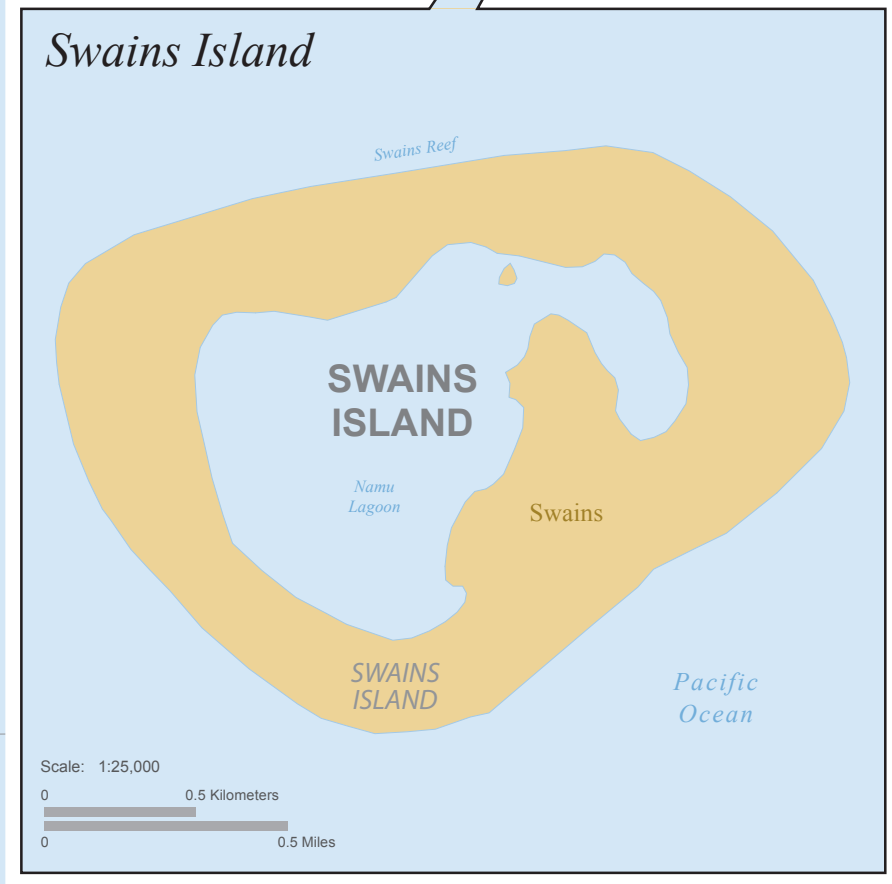

116th Congress of the United States
American Samoa
 Delegate Aumua Amata Coleman Radewagen

American Samoa Profile

Map Legend